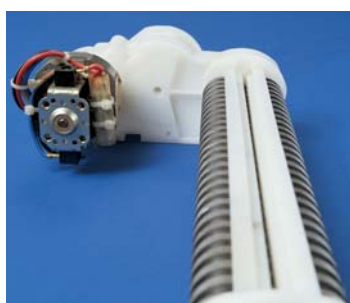

Personal and small Office shredder

Manufacturer: ELCOMAN S.R.L.
Brand: KOBRA
Model: KOBRA S-50/6
Article code: 99.315

KOBRA S-50/6

Throat width:	220 mm
Shred size:	5,8 mm straight cut
Sheet capacity (A4/70 gr. paper)*:	7/9
Security Level DIN 32757:	2
Speed:	variable
Noise level (idle/shredding):	59/60 dba
Voltage:	230 Volt
Power:	100 Watt
Waste bin volume:	18 liters
Dimensions (WxDxH):	31x20x45 cm
Weight:	3 Kg

Personal and small office straight cut shredder, safe and easy to use.

- Automatic Start-Stop with an additional switch to clear heavy paper jams
- Safe, easy and convenient to use
- Carbon hardened steel cutting knives unaffected by staples and clips
- Bin with a convenient opening to waste non-shredable material
- Does not require plastic bags
- Motor thermal protection
- Certification marks: CB – CSA - CE
- Manufacturer: Elcoman – Via Gorizia n° 9, 20030 Bovisio Masciago, (Milan) - Italy
- Packaging: 1 unit per box

Modern and innovative design.
Convenient waste bin opening to allow
the waste of non-shredable material

An enclosed transmission system protects
the gear from dust and does not require
lubrication or maintenance